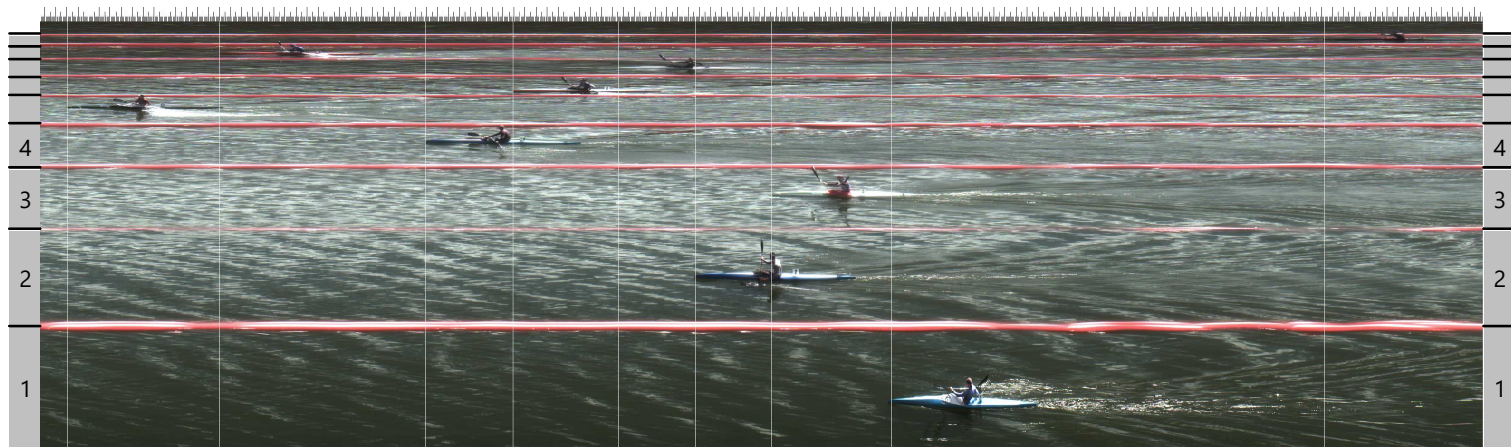

Finish - Meta

Camera S/N 10168

Start 21-04-24 12:58:56.38

3:50.80	3:51.40	3:52.10	3:52.80	3:53.50	3:54.20	3:54.90	3:55.60	3:56.30	3:57.00	3:57.70	3:58.40	3:59.10	3:59.80	4:00.40	4:01.00	4:01.60	4:02.30	4:03.00	4:03.70
3:50.90	3:51.50	3:52.20	3:52.90	3:53.60	3:54.30	3:55.00	3:55.70	3:56.40	3:57.10	3:57.80	3:58.50	3:59.20	3:59.90	4:00.60	4:01.30	4:02.00	4:02.70	4:03.40	
3:51.00	3:51.70	3:52.40	3:53.10	3:53.80	3:54.50	3:55.20	3:55.80	3:56.50	3:57.20	3:57.90	3:58.60	3:59.30	4:00.00	4:00.70	4:01.40	4:02.10	4:02.80	4:03.50	
3:51.10	3:51.80	3:52.50	3:53.20	3:53.90	3:54.60	3:55.30	3:56.00	3:56.70	3:57.40	3:58.10	3:58.80	3:59.50	4:00.20	4:00.90	4:01.70	4:02.40	4:03.10	4:03.80	
3:51.20	3:51.90	3:52.60	3:53.30	3:54.00	3:54.70	3:55.40	3:56.10	3:56.80	3:57.50	3:58.20	3:58.90	3:59.60	4:00.30	4:01.10	4:01.80	4:02.50	4:03.20	4:03.90	

Miejsce	Tor	Imie	Nazwisko	Kraj	Czas	Delta	Predkosc
1	5				3:51.001	3:51.001	15.58
2	8				3:52.397	1.396	15.49
3	4				3:54.293	3.292	15.37
4	6				3:55.089	4.088	15.31
5	7				3:56.057	5.056	15.25
6	2				3:56.761	5.760	15.21
7	3				3:57.461	6.460	15.16
8	1				3:58.557	7.556	15.09
9	9				4:02.521	11.520	14.84