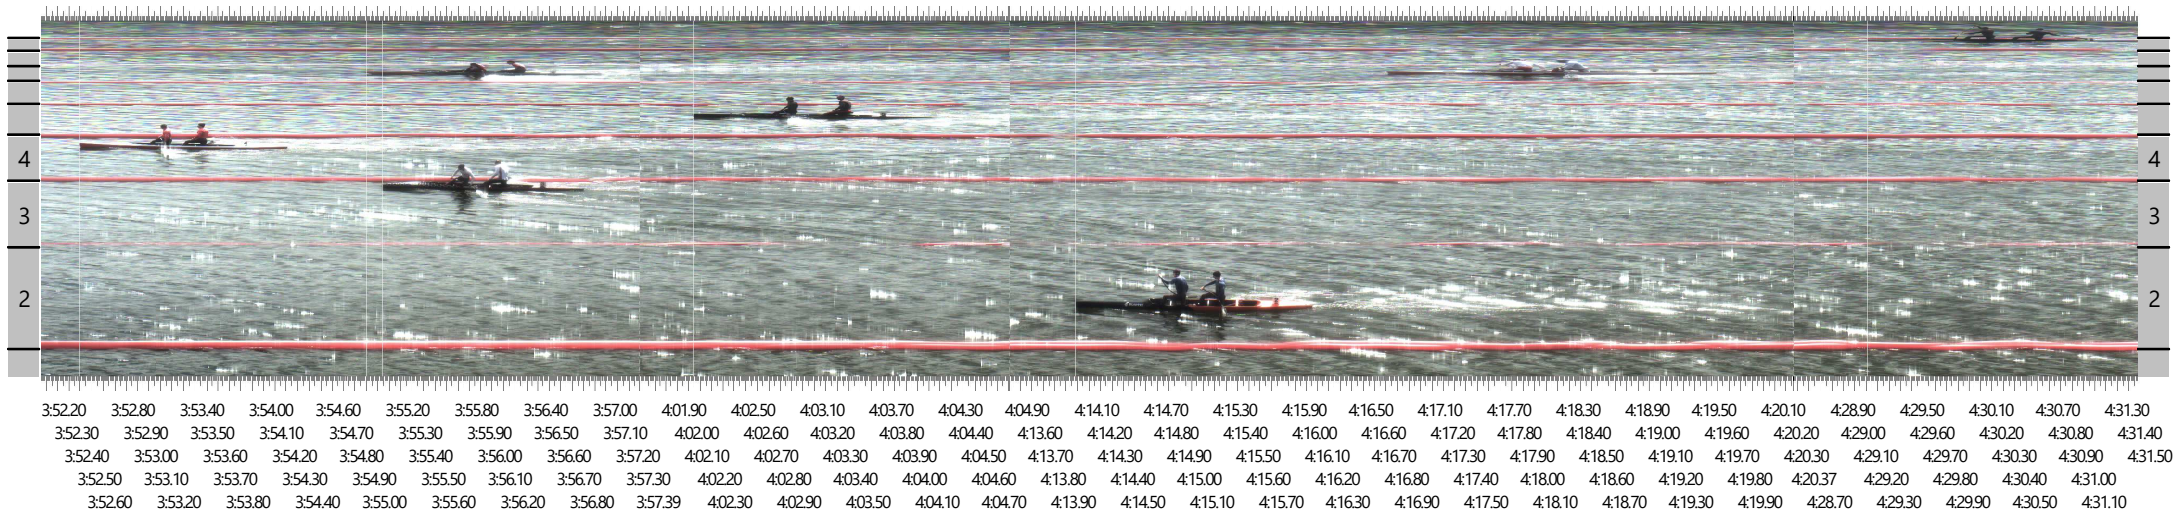

## Finish - Meta

Start: 21-04-17 12:19:04.96

3:52.20	3:52.80	3:53.40	3:54.00	3:54.60	3:55.20	3:55.80	3:56.40	3:57.00	4:01.90	4:02.50	4:03.10	4:03.70	4:04.30	4:04.90	4:14.10	4:14.70	4:15.30	4:15.90	4:16.50	4:17.10	4:17.70	4:18.30	4:18.90	4:19.50	4:20.10	4:28.90	4:29.50	4:30.10	4:30.70	4:31.30
3:52.30	3:52.90	3:53.50	3:54.10	3:54.70	3:55.30	3:55.90	3:56.50	3:57.10	4:02.00	4:02.60	4:03.20	4:03.80	4:04.40	4:13.60	4:14.20	4:14.80	4:15.40	4:16.00	4:16.60	4:17.20	4:17.80	4:18.40	4:19.00	4:19.60	4:20.20	4:29.00	4:29.60	4:30.20	4:30.80	4:31.40
3:52.40	3:53.00	3:53.60	3:54.20	3:54.80	3:55.40	3:56.00	3:56.60	3:57.20	4:02.10	4:02.70	4:03.30	4:03.90	4:04.50	4:13.70	4:14.30	4:14.90	4:15.50	4:16.10	4:16.70	4:17.30	4:17.90	4:18.50	4:19.10	4:19.70	4:20.30	4:29.10	4:29.70	4:30.30	4:30.90	4:31.50
3:52.50	3:53.10	3:53.70	3:54.30	3:54.90	3:55.50	3:56.10	3:56.70	3:57.30	4:02.20	4:02.80	4:03.40	4:04.00	4:04.60	4:13.80	4:14.40	4:15.00	4:15.60	4:16.20	4:16.80	4:17.40	4:18.00	4:18.60	4:19.20	4:19.80	4:20.37	4:29.20	4:29.80	4:30.40	4:31.00	
3:52.60	3:53.20	3:53.80	3:54.40	3:55.00	3:55.60	3:56.20	3:56.80	3:57.39	4:02.30	4:02.90	4:03.50	4:04.10	4:04.70	4:13.90	4:14.50	4:15.10	4:15.70	4:16.30	4:16.90	4:17.50	4:18.10	4:18.70	4:19.30	4:19.90	4:28.70	4:29.30	4:29.90	4:30.50	4:31.10	

Msce	Tor	Osada	Klub	Czas	Roznica	Predkosci
1	4	Głazunow - Barniak	KS Admira Gorzów - KS AZS-AWF P	3:52.496	3:52.496	15.48
2	7	Kitewski - Zezula	CWZS Zawisza Bydgoszcz	3:55.000	2.504	15.32
3	3	Kamiński - Kudła	OKSW Olsztyn - KS Poznania Pbn	3:55.136	2.640	15.31
4	5	Kaczor - Słomiński	KS Warta Poznań - KS Stomil Poz	4:02.136	9.640	14.87
5	2	Borgiel - Grzybowski	KU AZS Pol Opolskiej - MKS Czec	4:14.084	21.588	14.17
6	9	Witkowski - Nowaczek	KS Poznania Poznań	4:29.208	36.712	13.37
DQ	6	Łubniewski - Nowacki	KU AZS Pol - KS Poznania Poznań			